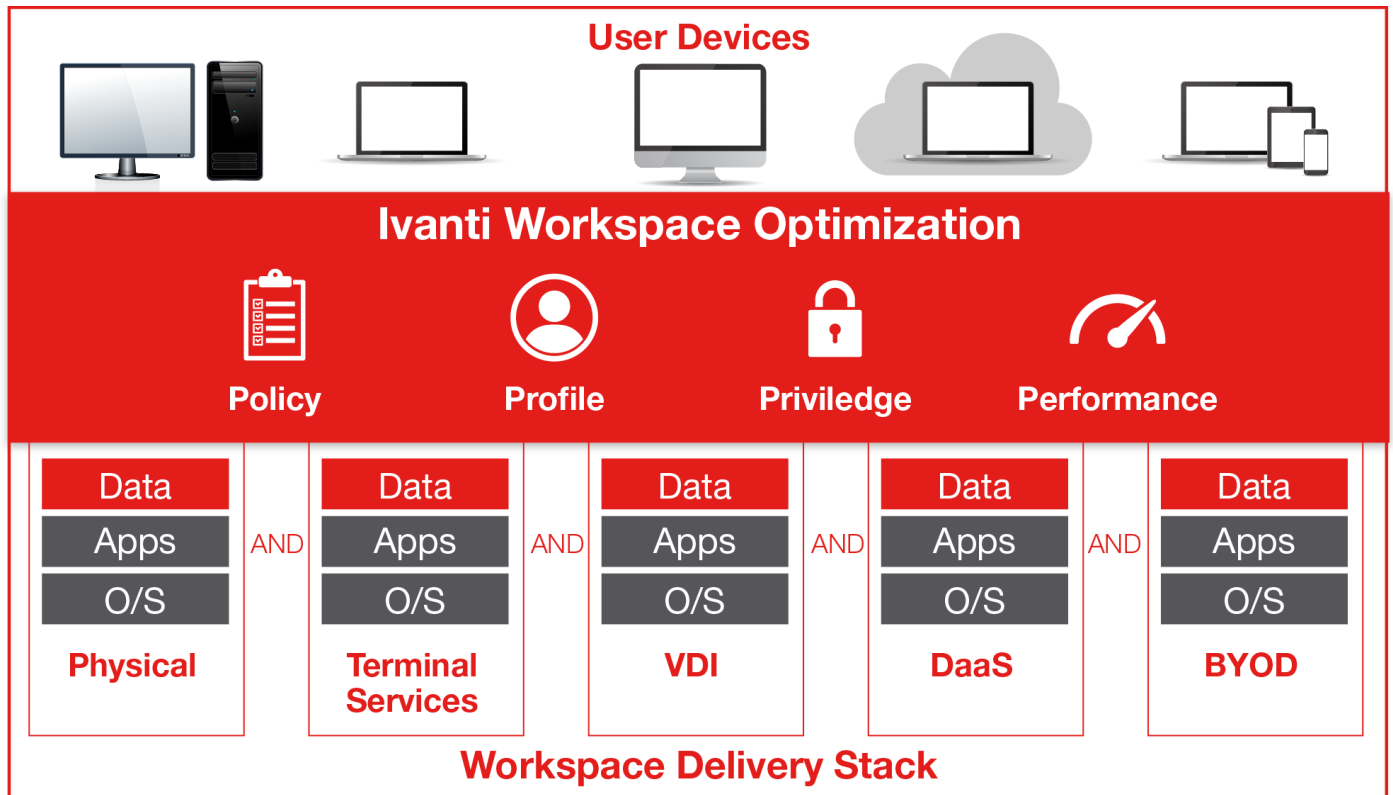

Simple, Secure User Data Management

Ivanti® File Director enables simple, secure access, sync, and sharing of your enterprise files, no matter where they live. It makes existing storage locations like file servers and Microsoft SharePoint easily accessible from any device and keeps users' files in sync at all times.

Unprecedented Visibility into Endpoint Environments

Ivanti® Insight enables IT teams to fully understand exactly what's happening on their endpoints before the migration. You'll have a granular understanding of the individual components of logons, including group policy, application usage, printer and drive mapping, scripts, and post-logon actions.

Control the Hybrid Cloud, Now

Ivanti creates consistent user experiences between physical, virtual, and cloud-delivered desktops. Ivanti has cloud-critical features built in, like application whitelisting, application privilege control, and mitigation of zero-day exploits.

Ready for the Future, Now

Ivanti provides a platform for your future Windows 10 deployments. Create pilot environments to test benchmarking, tracking, application usage, application administrative issues, legacy application performance metrics, and OpEx forecasting. Know before you migrate.

www.ivanti.com

1.800.982.2130

sales@ivanti.com